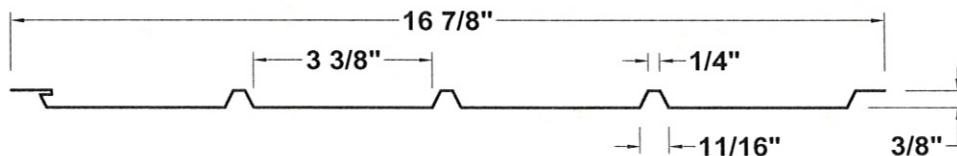

## **KLAUER ALUMINUM SOFFIT** for Agricultural and Light Commercial Buildings

Finally, soffit panels in colors that match roofing and siding panels.

- \* Available in both solid (non-vented) and full vent soffit panels.
- \* Soffit panels are 16" wide and 3/8" deep.
- \* Stock lengths are 11-3/4", 15-3/4", 23-3/4" or 12' pieces for self-cutting lengths.
- \* Conveniently packaged 12 pieces per carton. Sold in full cartons only.
- \* Full vented soffit has 13.20 sq. in. of free air space per lineal foot.
- \* The same baked-on polyester enamel finish as our steel trim products.
- \* 40 Year paint warranty.
- \* Colors to match all standard K-Rib Roofing and Siding colors. Many of our colors also match other brands of roofing and siding
- \* Can be shipped on drop shipments to dealers of qualified stocking distributors
- \* Complete line of complimenting steel trim pieces available.