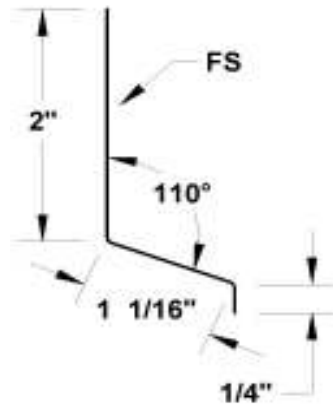

1-1/16" Window Drip Cap