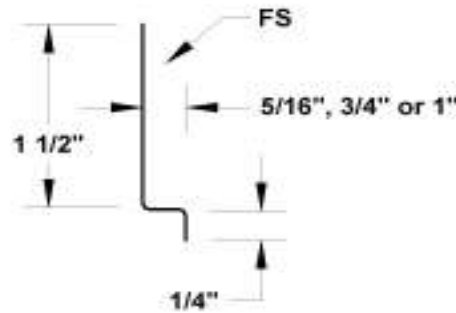

Klauer Part Number	Description	Length	Pcs. per Ctn.	Weight per Pc.	Price per Pc.
51000	3/4" Outside Corner Base (Bulk Packed)	10'	Bulk	2.68 lbs.	
51005	1-1/8" Outside Corner Base (Bulk Packed)	10'	Bulk	2.68 lbs.	
51010	Outside Corner Cap	10'	10	1.93 lbs.	
51020	3/4" Inside Corner	10'	40	.84 lbs.	
51025	1-1/8" Inside Corner	10'	40	.84 lbs.	
51030	Siding Joint Covers - 3/4" x 8-3/8"		50	.04 lbs.	
51035	Siding Joint Covers - 7/8" x 8-5/8"		50	.04 lbs.	
51040	5/16" Z Flashing	10'	50	.51 lbs.	
51041	3/4" Z Flashing	10'	50	.65 lbs.	
51042	1" Z Flashing	10'	50	.65 lbs.	
51045	1-1/16" Window Drip Cap	10'	50	.83 lbs.	
51050	Brick Flashing w/hem	10'	20	1.54 lbs.	
51070	Wall Flashing	10'	20	1.40 lbs.	
33205	1-3/8" Window Capping (Spiral Wrapped)	10'	20	.71 lbs.	
84115	#2185/#2190 Siding Starter Strip	10'	30	1.65 lbs.	
44290	#2900 J Channel (Spiral Wrapped)	12'	20	.82 lbs.	
30230	24" Trim Coil (Cartoned)	50'	1	29.90 lbs.	

# KLAUER MANUFACTURING COMPANY

**(2) Pc. Outside Corner Base and Cap**  
 (Available in 3/4" or 1-1/8" depth)

**1-1/16" Window Drip Cap**

**Brick Flashing w/hem**

**Inside Corner**

**Z Flashing**

**Wall Flashing**

**#2900 J Channel**

**9" Siding Joint Cover**

(Available in 3/4" x 8-3/8" or 7/8" x 8-5/8")