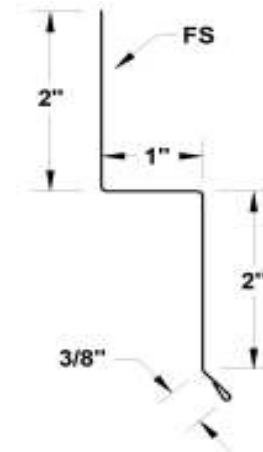

Klauer Part Number	Description	Length	Pcs. per Ctn.	Weight per Pc.	Price per Pc.
51000	3/4" Outside Corner Base (Bulk Packed)	10'	Bulk	2.68 lbs.	
51005	1-1/8" Outside Corner Base (Bulk Packed)	10'	Bulk	2.68 lbs.	
51010	Outside Corner Cap	10'	10	1.93 lbs.	
51020	3/4" Inside Corner	10'	40	.84 lbs.	
51025	1-1/8" Inside Corner	10'	40	.84 lbs.	
51030	Siding Joint Covers - 3/4" x 8-3/8"		50	.04 lbs.	
51035	Siding Joint Covers - 7/8" x 8-5/8"		50	.04 lbs.	
51040	5/16" Z Flashing	10'	50	.51 lbs.	
51041	3/4" Z Flashing	10'	50	.65 lbs.	
51042	1" Z Flashing	10'	50	.65 lbs.	
51045	1-1/16" Window Drip Cap	10'	50	.83 lbs.	
51050	Brick Flashing w/hem	10'	20	1.54 lbs.	
51070	Wall Flashing	10'	20	1.40 lbs.	
33205	1-3/8" Window Capping (Spiral Wrapped)	10'	20	.71 lbs.	
84115	#2185/#2190 Siding Starter Strip	10'	30	1.65 lbs.	
44290	#2900 J Channel (Spiral Wrapped)	12'	20	.82 lbs.	
30230	24" Trim Coil (Cartoned)	50'	1	29.90 lbs.	

# KLAUER MANUFACTURING COMPANY

**(2) Pc. Outside Corner Base and Cap**  
 (Available in 3/4" or 1-1/8" depth)

**1-1/16" Window Drip Cap**

**Brick Flashing w/hem**

**Inside Corner**

**Z Flashing**

**Wall Flashing**

**#2900 J Channel**

**9" Siding Joint Cover**

(Available in 3/4" x 8-3/8" or 7/8" x 8-5/8")