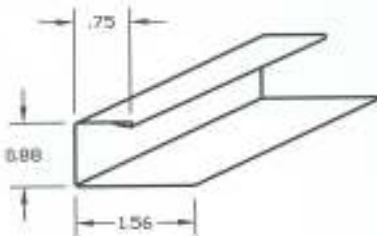

Klauer Part Number	Description	Length	Pcs. per Ctn.	Weight per Pc.	Price per Pc.
51000	3/4" Outside Corner Base (Bulk Packed)	10'	Bulk	2.68 lbs.	
51005	1-1/8" Outside Corner Base (Bulk Packed)	10'	Bulk	2.68 lbs.	
51010	Outside Corner Cap	10'	10	1.93 lbs.	
51020	3/4" Inside Corner	10'	40	.84 lbs.	
51025	1-1/8" Inside Corner	10'	40	.84 lbs.	
51030	Siding Joint Covers - 3/4" x 8-3/8"		50	.04 lbs.	
51035	Siding Joint Covers - 7/8" x 8-5/8"		50	.04 lbs.	
51040	5/16" Z Flashing	10'	50	.51 lbs.	
51041	3/4" Z Flashing	10'	50	.65 lbs.	
51042	1" Z Flashing	10'	50	.65 lbs.	
51045	1-1/16" Window Drip Cap	10'	50	.83 lbs.	
51050	Brick Flashing w/hem	10'	20	1.54 lbs.	
51070	Wall Flashing	10'	20	1.40 lbs.	
33205	1-3/8" Window Capping (Spiral Wrapped)	10'	20	.71 lbs.	
84115	#2185/#2190 Siding Starter Strip	10'	30	1.65 lbs.	
44290	#2900 J Channel (Spiral Wrapped)	12'	20	.82 lbs.	
30230	24" Trim Coil (Cartoned)	50'	1	29.90 lbs.	

# KLAUER MANUFACTURING COMPANY

**(2) Pc. Outside Corner Base and Cap**  
 (Available in 3/4" or 1-1/8" depth)

**1-1/16" Window Drip Cap**

**Brick Flashing w/hem**

**Inside Corner**

**Z Flashing**

**Wall Flashing**

**#2900 J Channel**

**9" Siding Joint Cover**

(Available in 3/4" x 8-3/8" or 7/8" x 8-5/8")