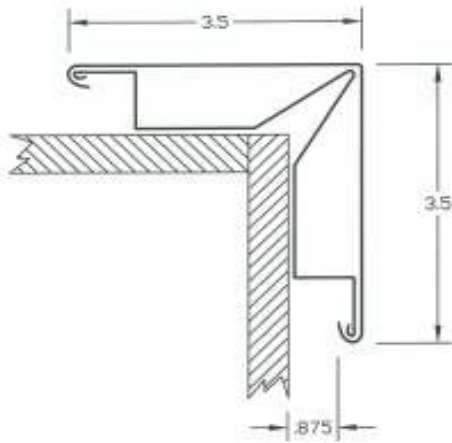

KLAUER MANUFACTURING COMPANY