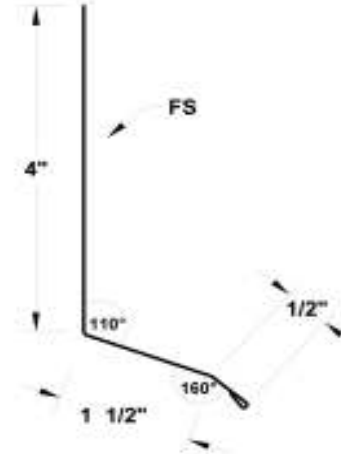

KLAUER MANUFACTURING COMPANY

1-1/16" Window Drip Cap

(Available in 3/4" x 8-3/8" or 7/8" x 8-5/8")