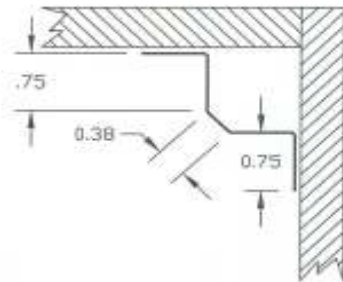

Klauer Part Number	Description	Length	Pcs. per Ctn.	Weight per Pc.	Price per Pc.
51000	3/4" Outside Corner Base (Bulk Packed)	10'	Bulk	2.68 lbs.	
51005	1-1/8" Outside Corner Base (Bulk Packed)	10'	Bulk	2.68 lbs.	
51010	Outside Corner Cap	10'	10	1.93 lbs.	
51020	3/4" Inside Corner	10'	40	.84 lbs.	
51025	1-1/8" Inside Corner	10'	40	.84 lbs.	
51030	Siding Joint Covers - 3/4" x 8-3/8"		50	.04 lbs.	
51035	Siding Joint Covers - 7/8" x 8-5/8"		50	.04 lbs.	
51040	5/16" Z Flashing	10'	50	.51 lbs.	
51041	3/4" Z Flashing	10'	50	.65 lbs.	
51042	1" Z Flashing	10'	50	.65 lbs.	
51045	1-1/16" Window Drip Cap	10'	50	.83 lbs.	
51050	Brick Flashing w/hem	10'	20	1.54 lbs.	
51070	Wall Flashing	10'	20	1.40 lbs.	
33205	1-3/8" Window Capping (Spiral Wrapped)	10'	20	.71 lbs.	
84115	#2185/#2190 Siding Starter Strip	10'	30	1.65 lbs.	
44290	#2900 J Channel (Spiral Wrapped)	12'	20	.82 lbs.	
30230	24" Trim Coil (Cartoned)	50'	1	29.90 lbs.	

# KLAUER MANUFACTURING COMPANY

**(2) Pc. Outside Corner Base and Cap**  
 (Available in 3/4" or 1-1/8" depth)

**1-1/16" Window Drip Cap**

**Brick Flashing w/hem**

**Inside Corner**

**Z Flashing**

**Wall Flashing**

**#2900 J Channel**

**9" Siding Joint Cover**

(Available in 3/4" x 8-3/8" or 7/8" x 8-5/8")