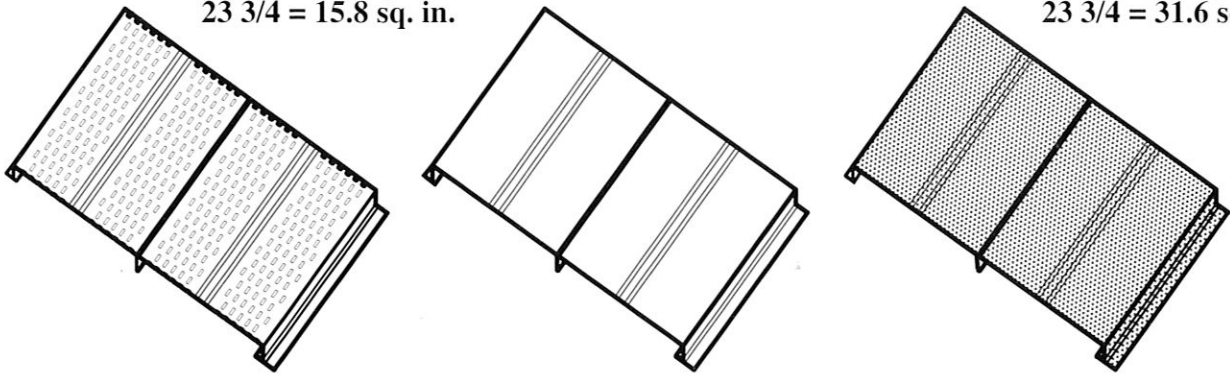

K - RIB SOFFIT SYSTEM

- * Soffit panels are 16" wide and are 3/4" deep. Exclusive design.
- * Stock lengths are 11 3/4", 23 3/4" or 12' pieces for self-cutting lengths.
- * Available in Louvered, Solid, or Perforated.

* Net free air space per lineal foot of soffit run:

Louvered

11 3/4" = 7.5 sq. in.
23 3/4" = 15.8 sq. in.

Solid

Perforated

11 3/4" = 15 sq. in.
23 3/4" = 31.6 sq. in.

* K-Rib Soffit System is a complete system. Complete line of complimenting trim pieces available.