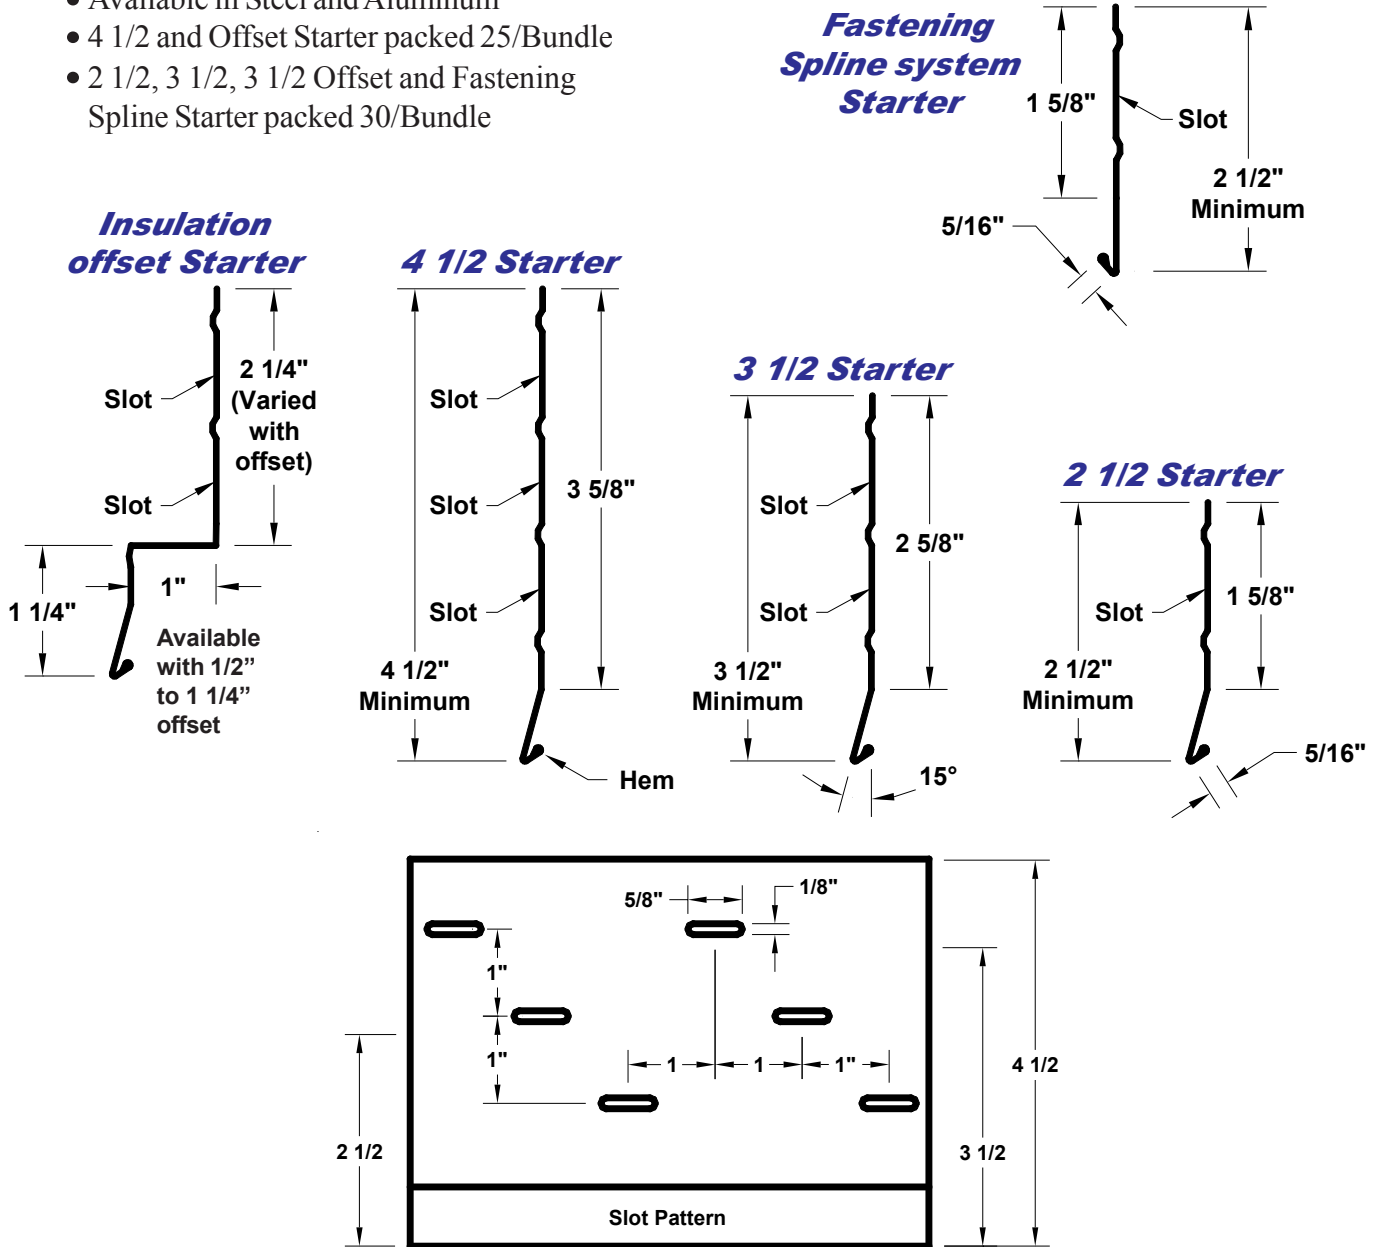

KLAUER MANUFACTURING COMPANY

Introducing our New and Improved Starter Strip Products

Features

- Available in Steel and Aluminum
- 4 1/2 and Offset Starter packed 25/Bundle
- 2 1/2, 3 1/2, 3 1/2 Offset and Fastening Spline Starter packed 30/Bundle